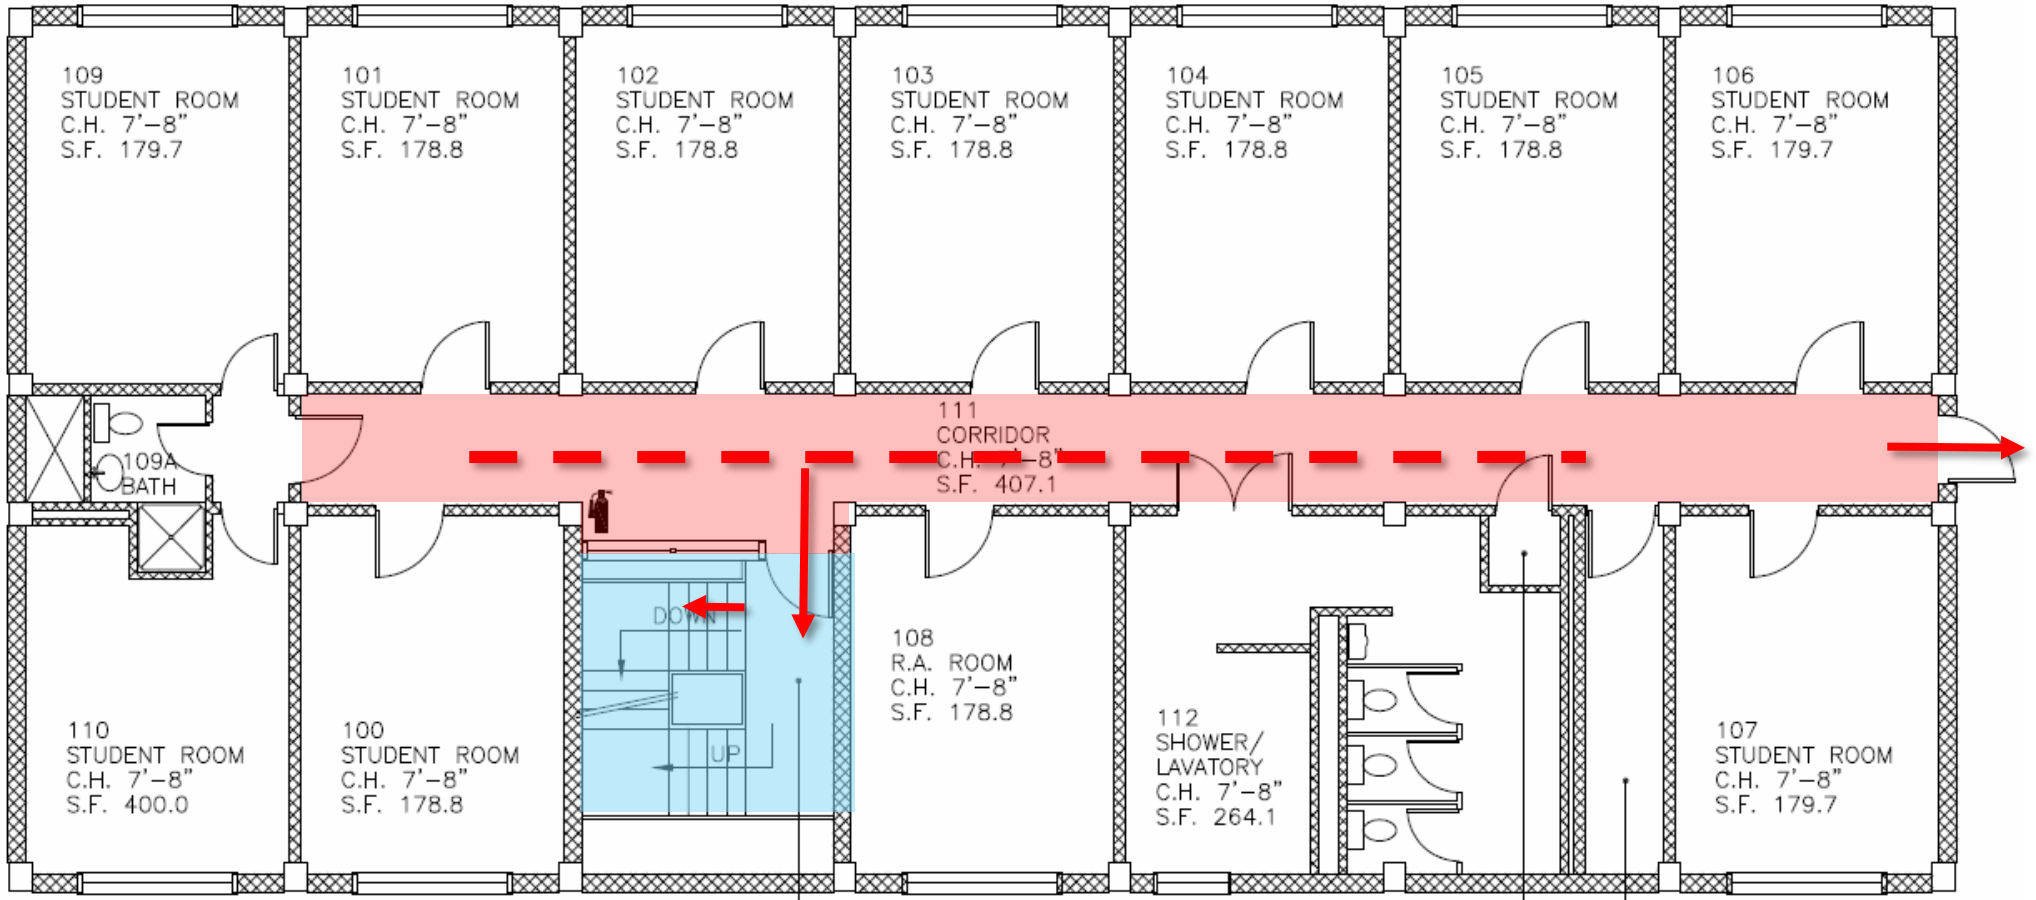

LOWER LEVEL

RALLY POINT: Byron/Long Patio

LEGEND

- Stairwell/Area of Rescue Assistance
- Primary Evacuation Route
- Hallway

FIRST FLOOR

STAIR
S.F. 150.8

RALLY POINT: Byron/Long Patio

LEGEND

- Stairwell/Area of Rescue Assistance
- Primary Evacuation Route
- Hallway

SECOND FLOOR

RALLY POINT: Byron/Long Patio

LEGEND

- Stairwell/Area of Rescue Assistance
- Primary Evacuation Route
- Hallway

THIRD FLOOR

RALLY POINT: Byron/Long Patio

LEGEND

- Stairwell/Area of Rescue Assistance
- Primary Evacuation Route
- Hallway