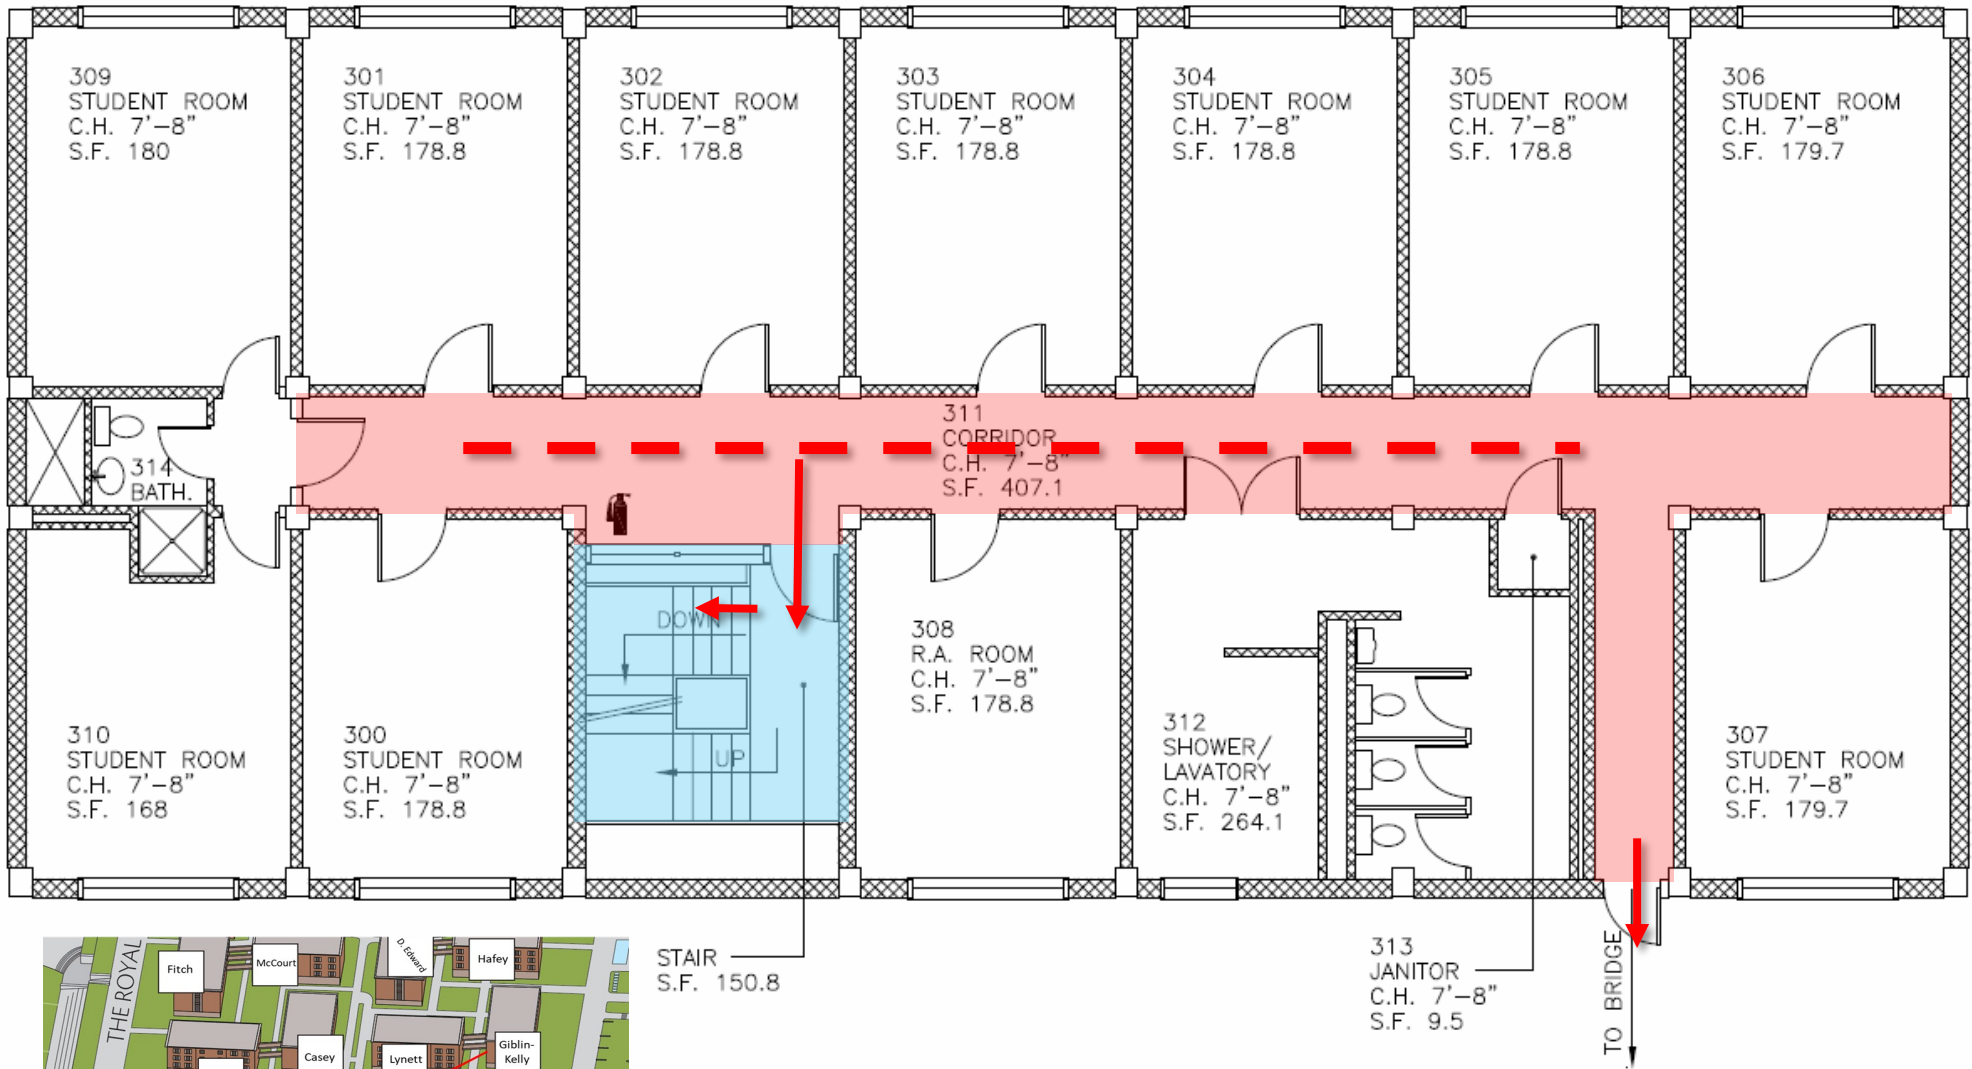

LOWER LEVEL

RALLY POINT: Byron/Long Patio

LEGEND

- Stairwell/Area of Rescue Assistance
- Primary Evacuation Route
- Hallway

FIRST FLOOR

STAIR
S.F. 150.8

RALLY POINT: Byron/Long Patio

LEGEND

- Stairwell/Area of Rescue Assistance
- Primary Evacuation Route
- Hallway

SECOND FLOOR

RALLY POINT: Byron/Long Patio

LEGEND

- Stairwell/Area of Rescue Assistance
- Primary Evacuation Route
- Hallway

THIRD FLOOR

RALLY POINT: Byron/Long Patio

LEGEND

- Stairwell/Area of Rescue Assistance
- Primary Evacuation Route
- Hallway