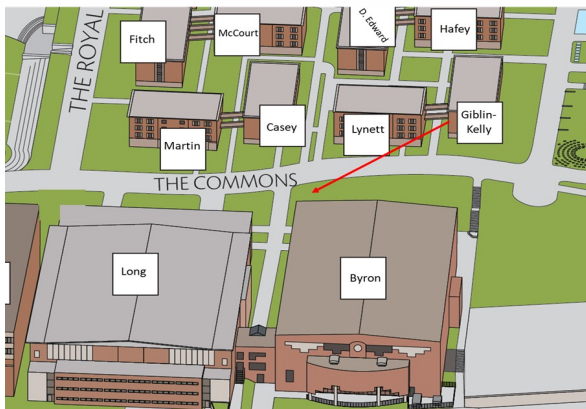

LOWER LEVEL

RALLY POINT: Byron/Long Patio

LEGEND

- Stairwell/Area of Rescue Assistance
- Primary Evacuation Route
- Hallway

FIRST FLOOR

STAIR
S.F. 150.8

RALLY POINT: Byron/Long Patio

LEGEND

- Stairwell/Area of Rescue Assistance
- Primary Evacuation Route
- Hallway

SECOND FLOOR

RALLY POINT: Byron/Long Patio

LEGEND

- Stairwell/Area of Rescue Assistance
- Primary Evacuation Route
- Hallway

THIRD FLOOR

RALLY POINT: Byron/Long Patio

LEGEND

- Stairwell/Area of Rescue Assistance
- Primary Evacuation Route
- Hallway