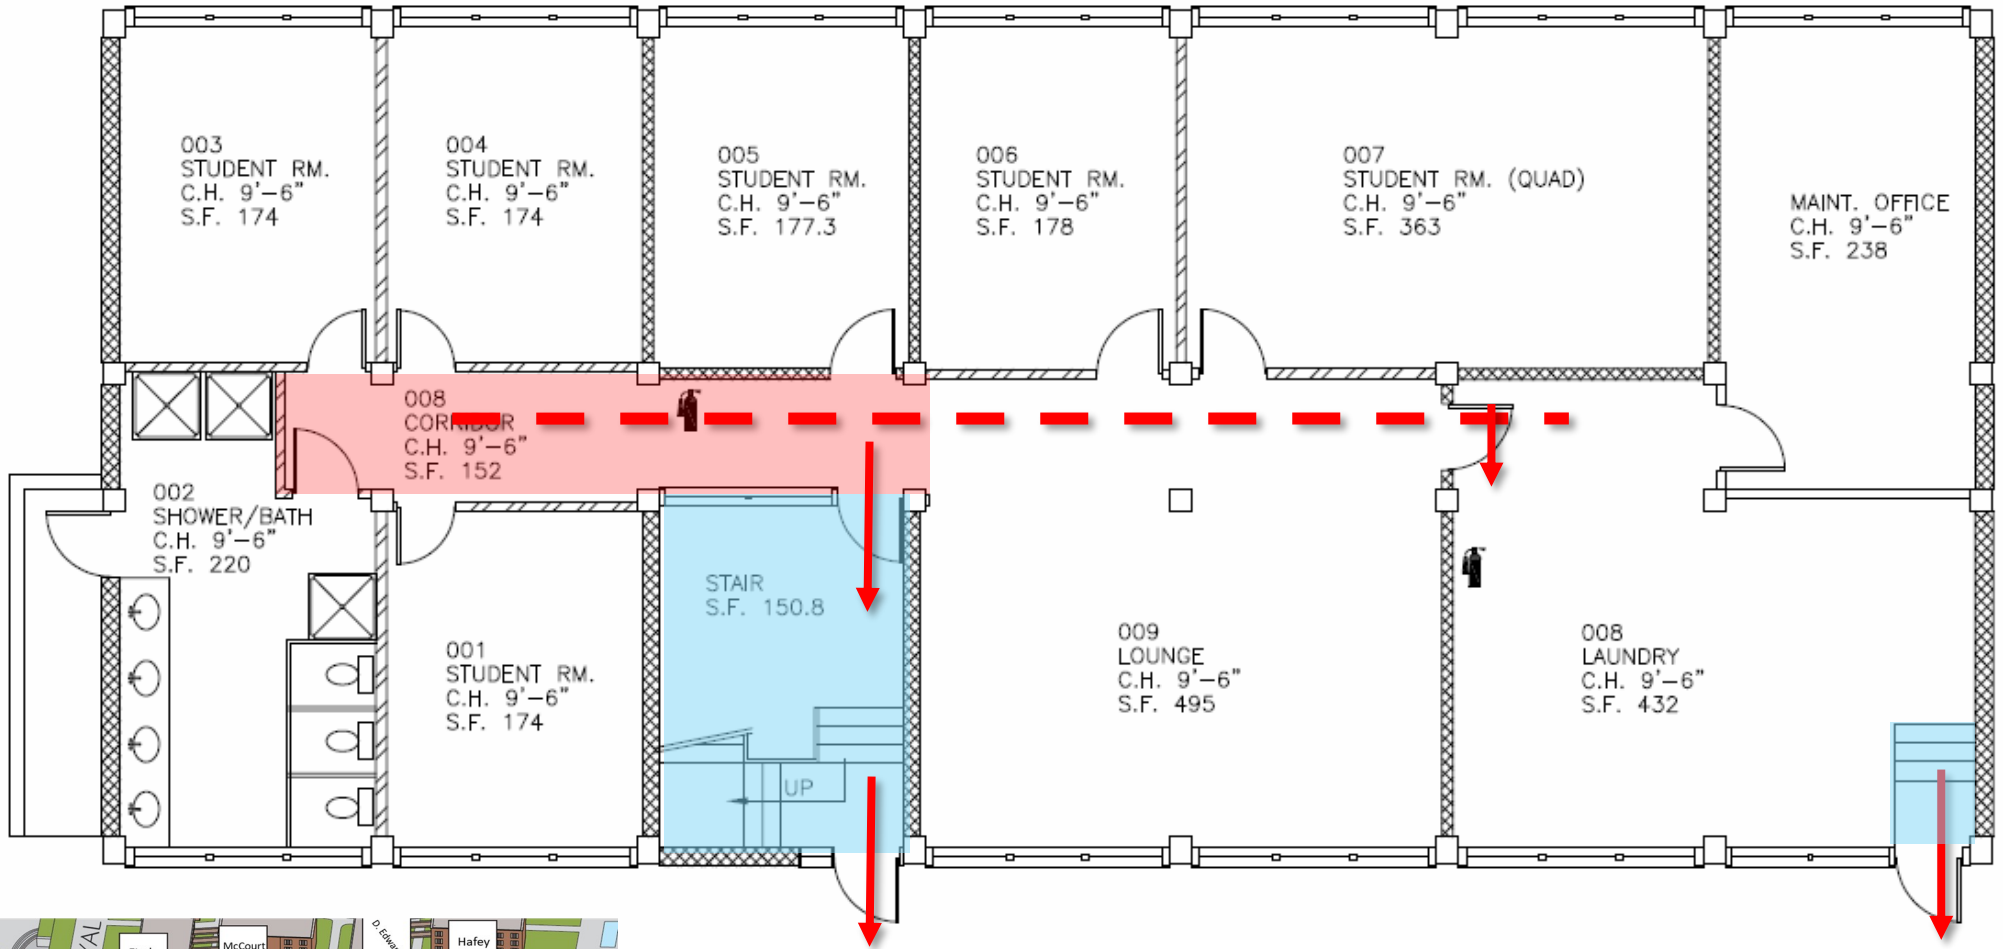

LOWER LEVEL

RALLY POINT: Byron/Long Patio

LEGEND

- Stairwell/Area of Rescue Assistance
- Primary Evacuation Route
- Hallway

FIRST FLOOR

STAIR
S.F. 150.8

RALLY POINT: Byron/Long Patio

LEGEND

- Stairwell/Area of Rescue Assistance
- Primary Evacuation Route
- Hallway

SECOND FLOOR

RALLY POINT: Byron/Long Patio

LEGEND

- Stairwell/Area of Rescue Assistance
- Primary Evacuation Route
- Hallway

THIRD FLOOR

RALLY POINT: Byron/Long Patio

LEGEND

- Stairwell/Area of Rescue Assistance
- Primary Evacuation Route
- Hallway